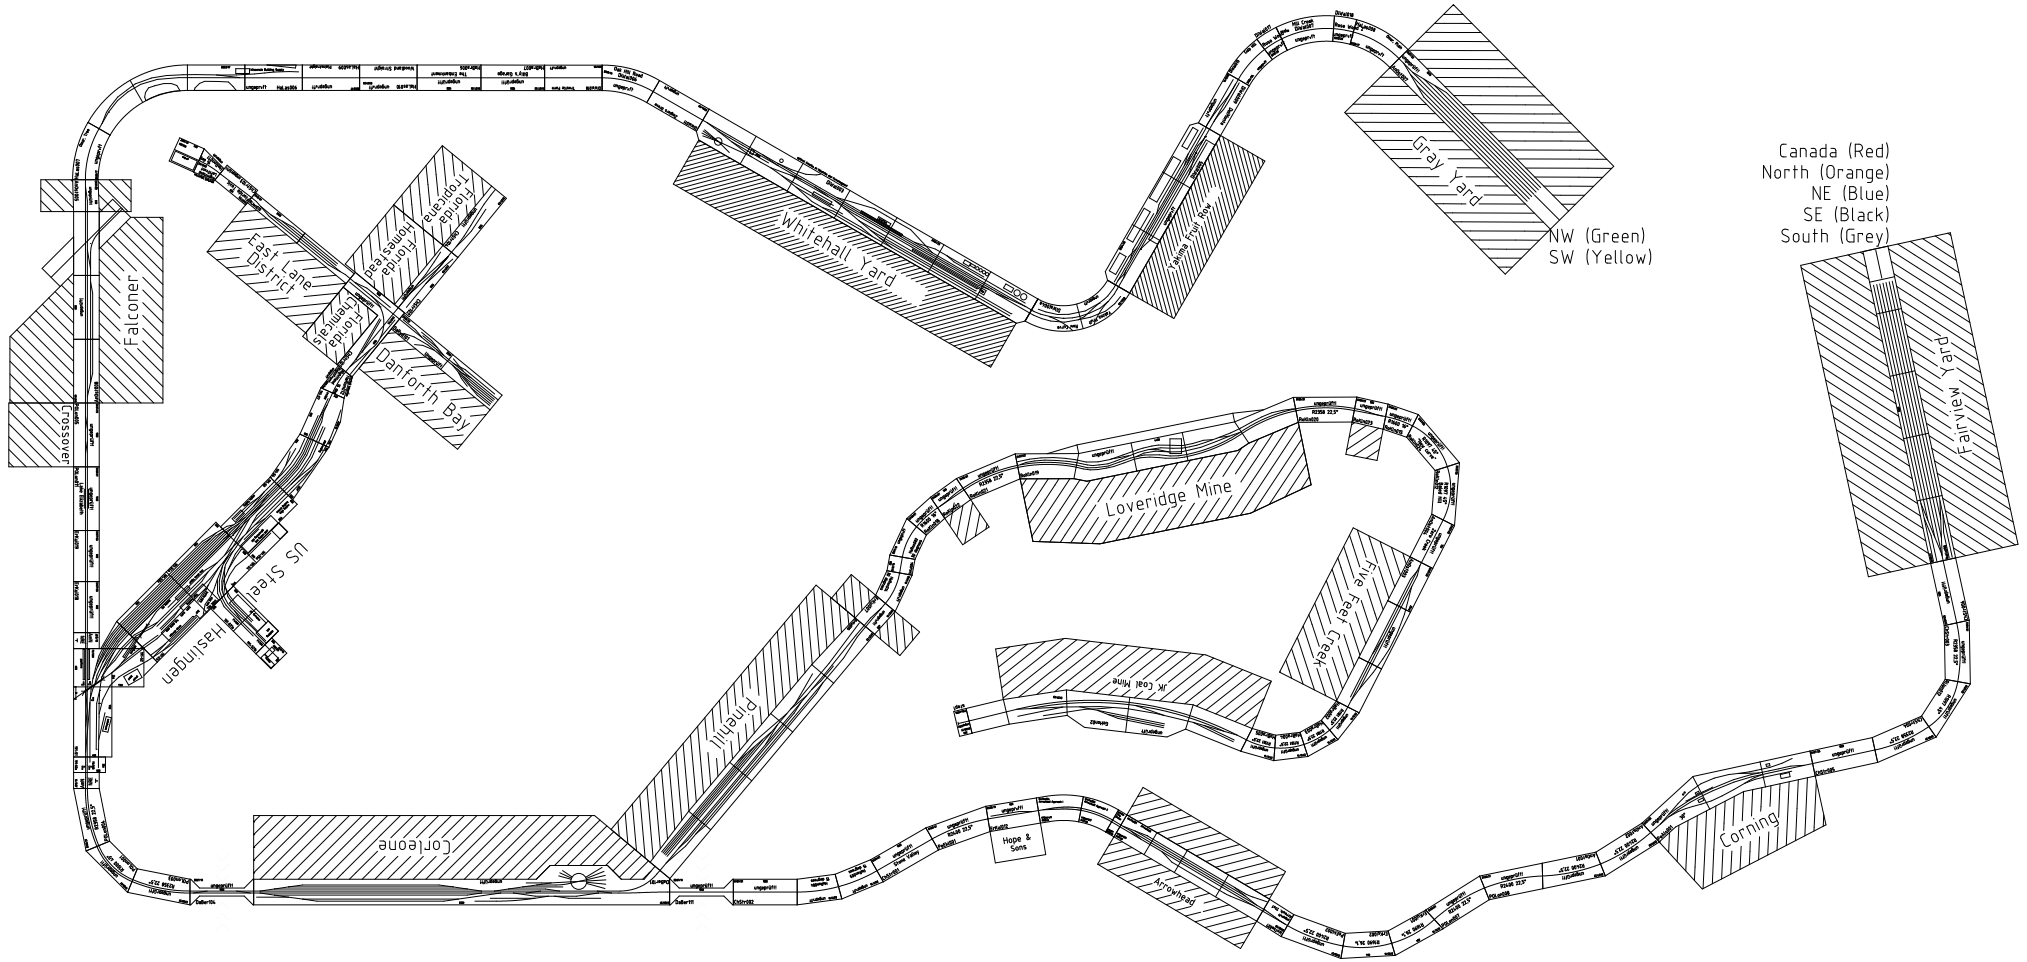

Entrance from Fagerhus
Bedroom/shower/dining

Fagerhult 2023 v1.0

Drivers launch

Entrance for Modules

35,2m

17,6m