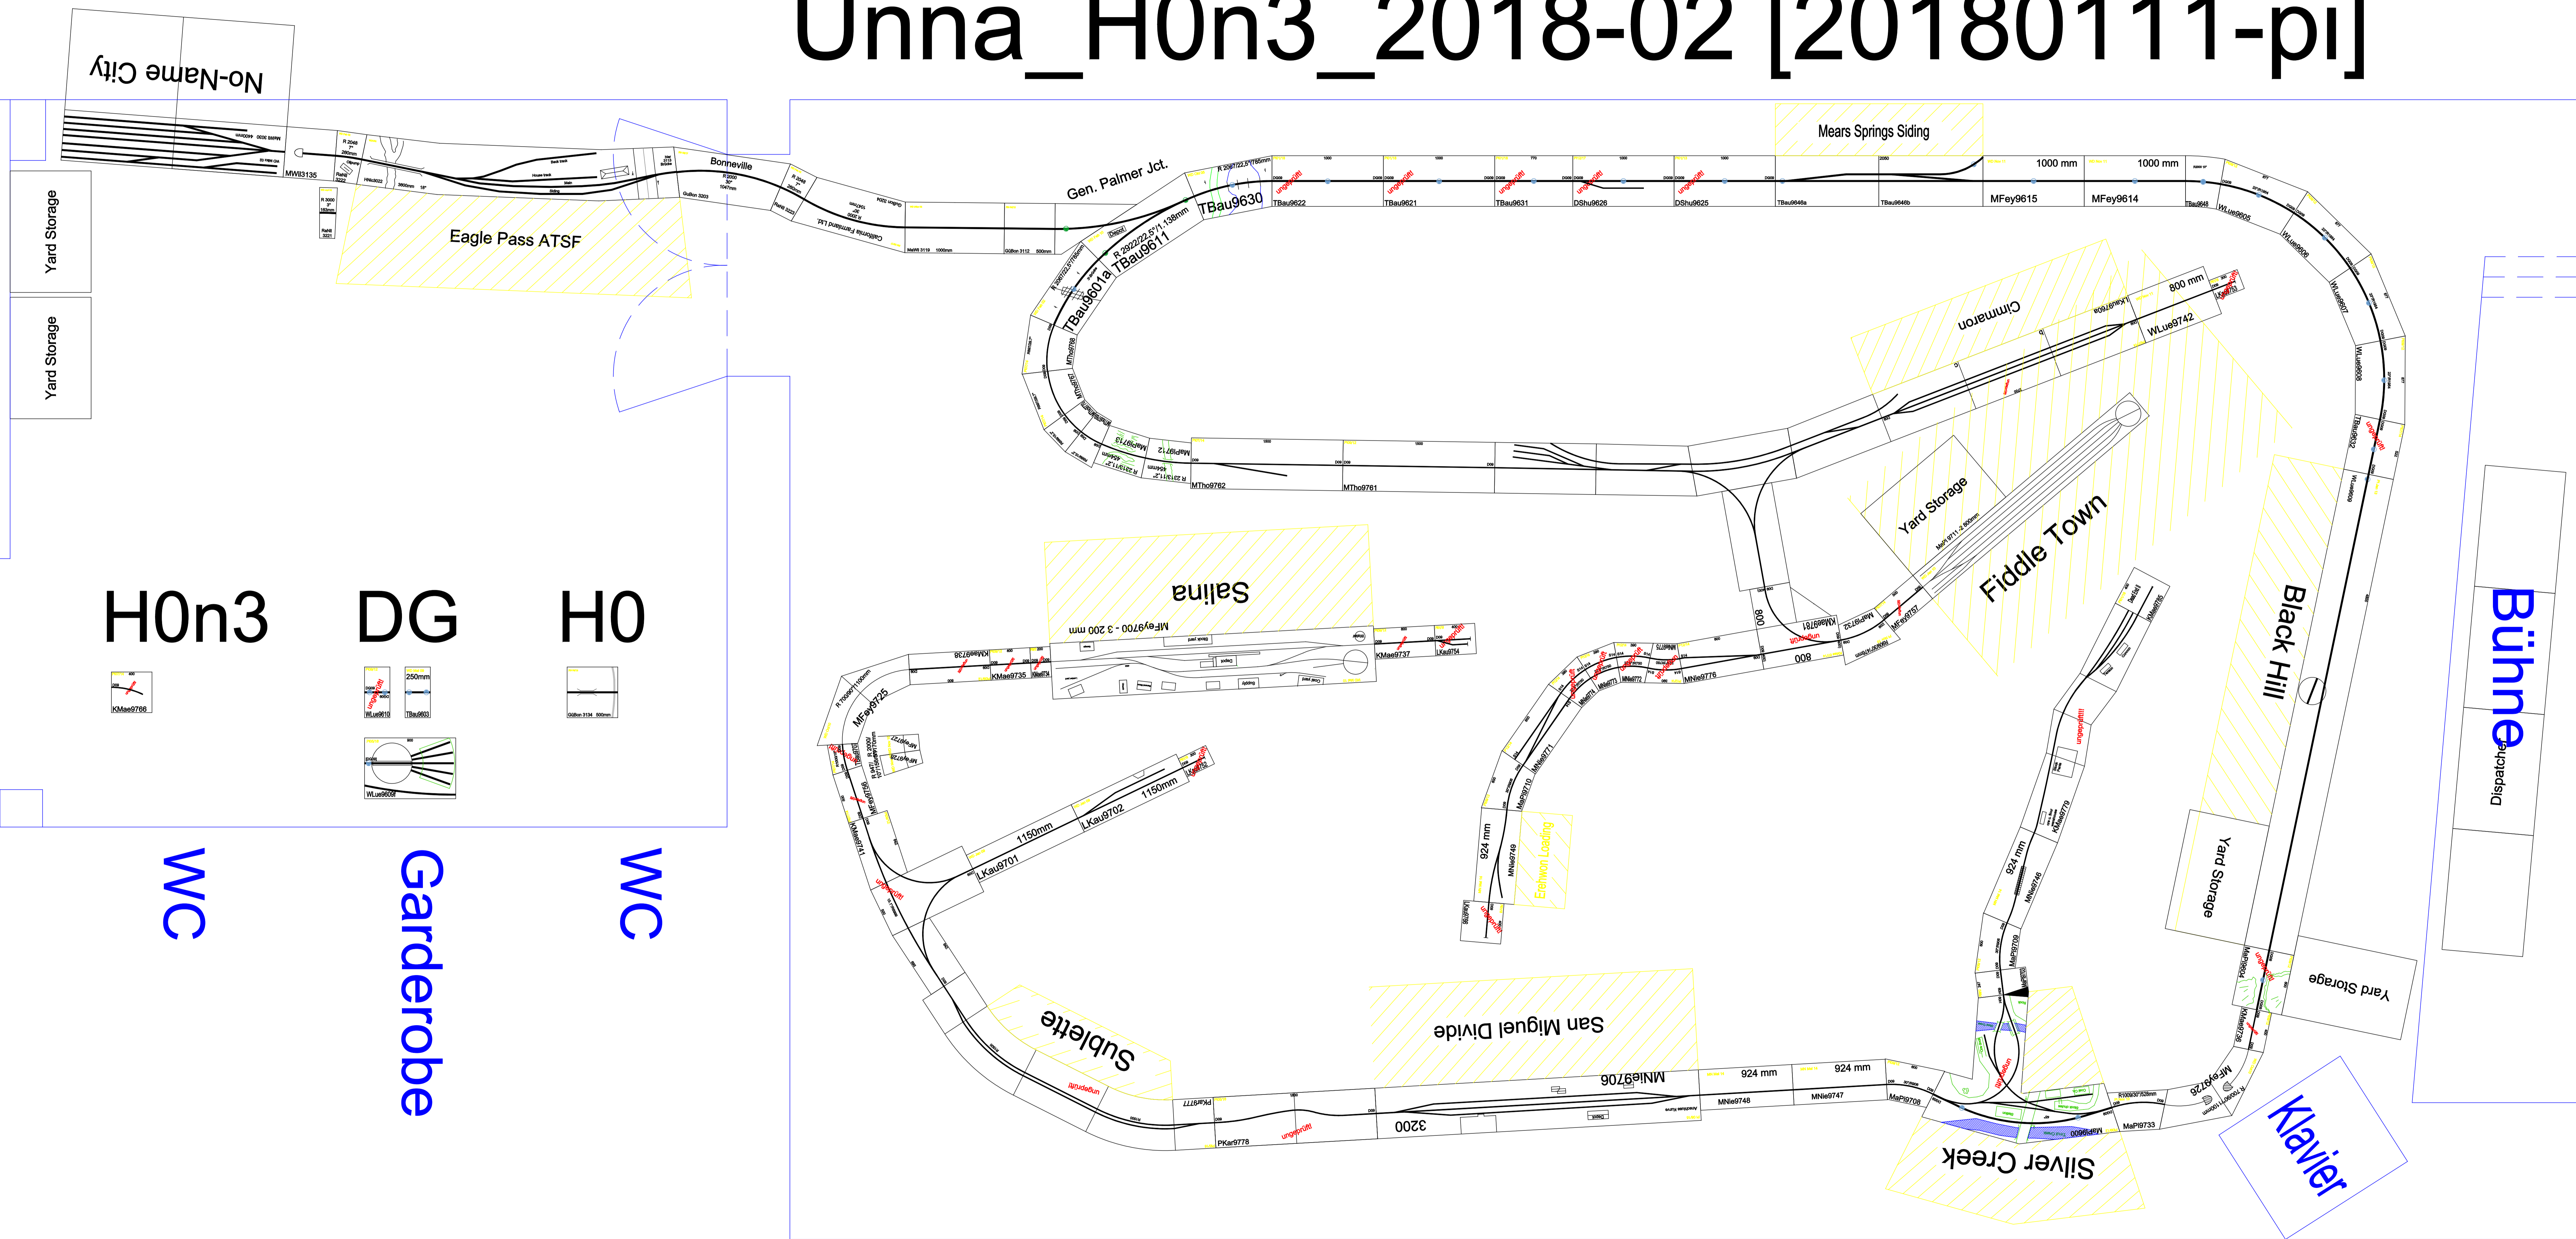

Unna_H0n3_2018-02 [20180111-pi]

No-Name City

Yard Storage

Yard Storage

Eagle Pass ATSF

Gen. Palmer Jct.

Mears Springs Siding

Salina

Fiddle Town

Black Hill

Bühne

Dispatcher

Yard Storage

Yard Storage

Yard Storage

Klavier

Silver Creek

San Miguel Divide

Sublette

H0n3

DG

H0

WC

Garderobe