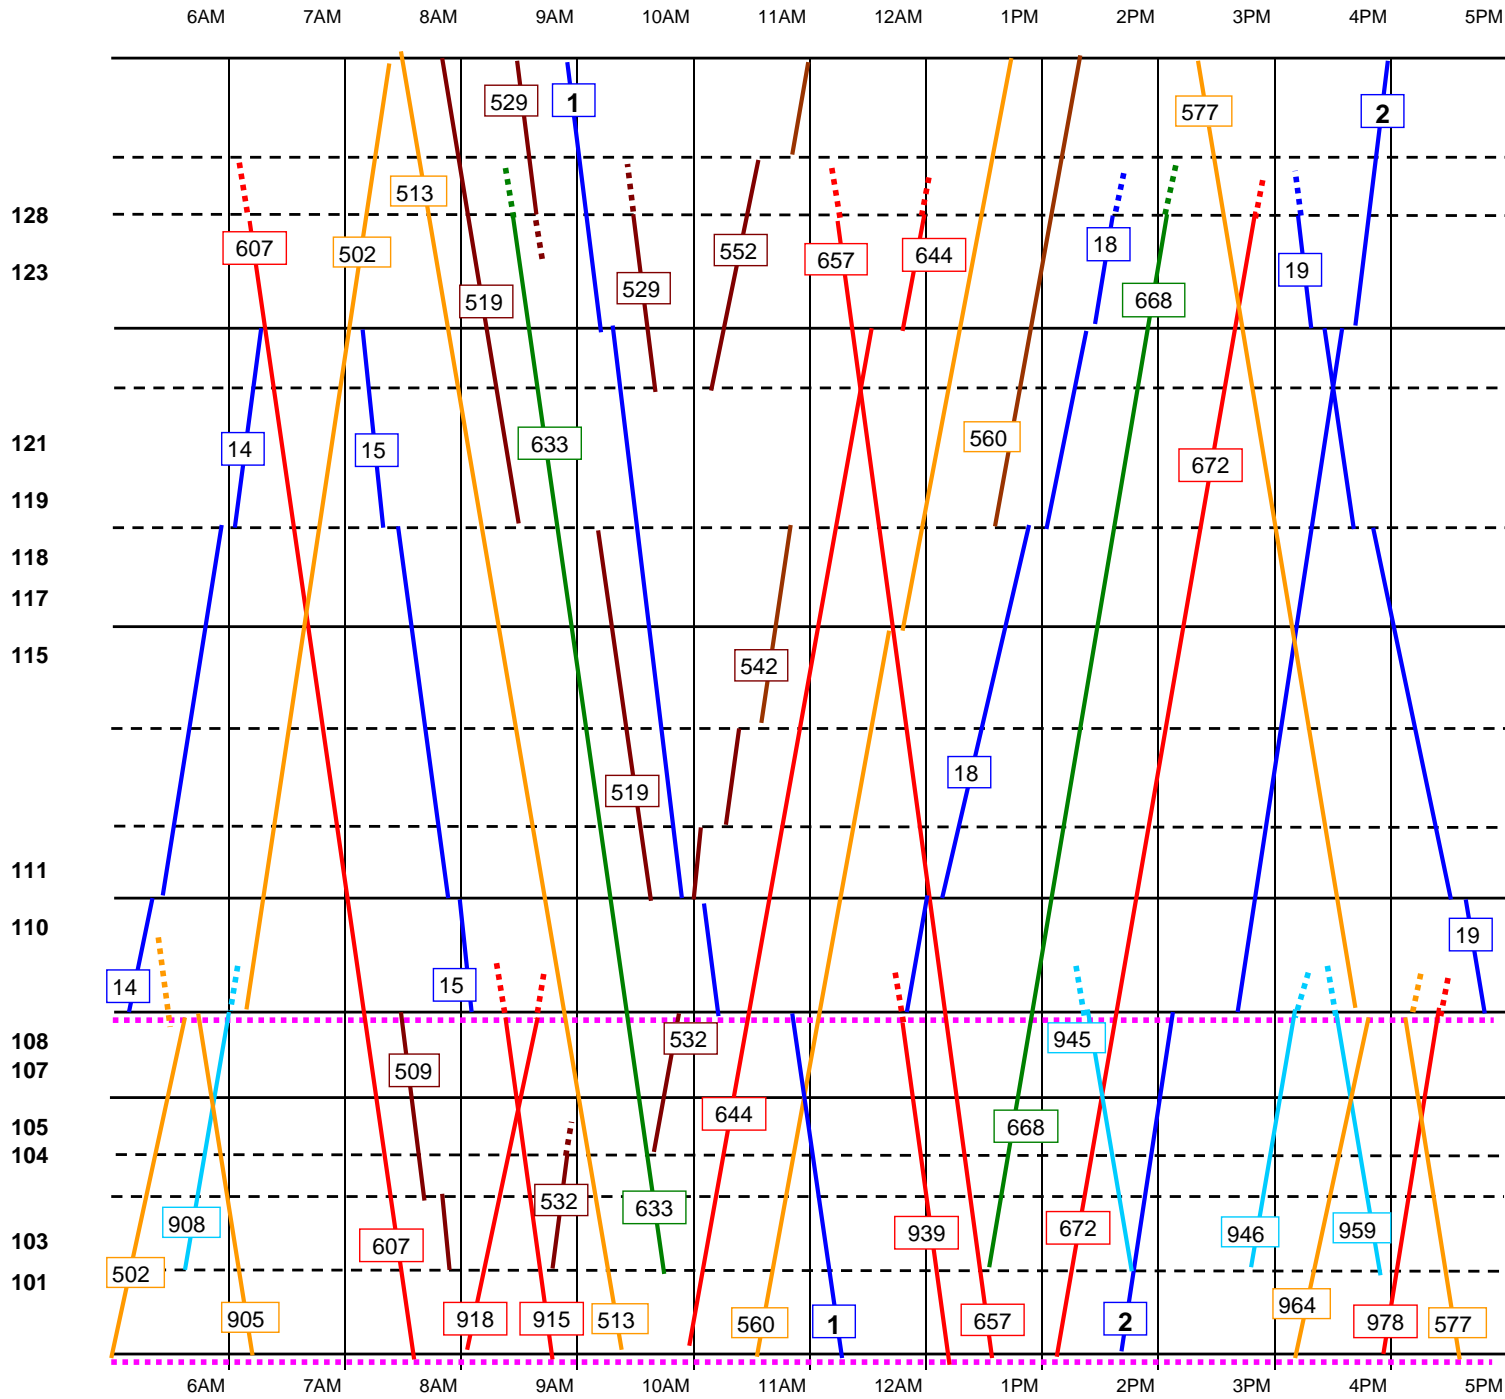

New Argentine
 Müllers Mining
 Seaport Terminal
 Janville Station
 Janville Industry
 Simone
 Middletown
 Warehouse Row
 WJM International
 Duckunder
 Coyote UP
 CPH 2
 MT Gravel
 Eberhart Furniture
 Denison
 Roseville

- Intermodal
- Amtrak-VIA
- Freight
- Grain
- Ethanol
- Local

CN