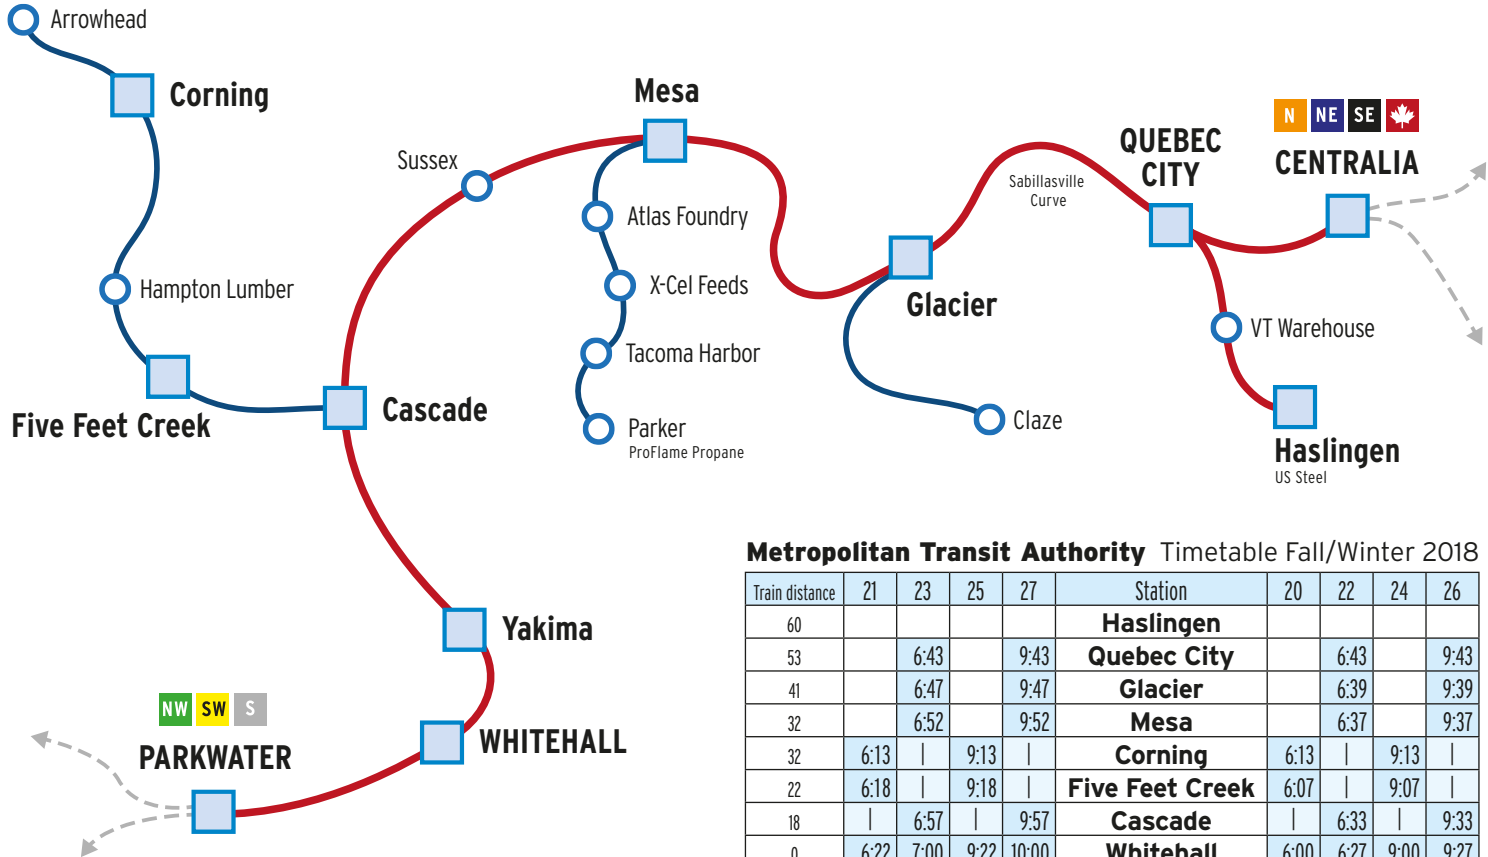

# 2018 Heidemeeting, Bardowick

## Module Arrangement

**Metropolitan Transit Authority** Timetable Fall/Winter 2018

Train distance	21	23	25	27	Station	20	22	24	26
60					<b>Haslingen</b>				
53		6:43		9:43	<b>Quebec City</b>		6:43		9:43
41		6:47		9:47	<b>Glacier</b>		6:39		9:39
32		6:52		9:52	<b>Mesa</b>		6:37		9:37
32	6:13		9:13		<b>Corning</b>	6:13		9:13	
22	6:18		9:18		<b>Five Feet Creek</b>	6:07		9:07	
18		6:57		9:57	<b>Cascade</b>		6:33		9:33
0	6:22	7:00	9:22	10:00	<b>Whitehall</b>	6:00	6:27	9:00	9:27