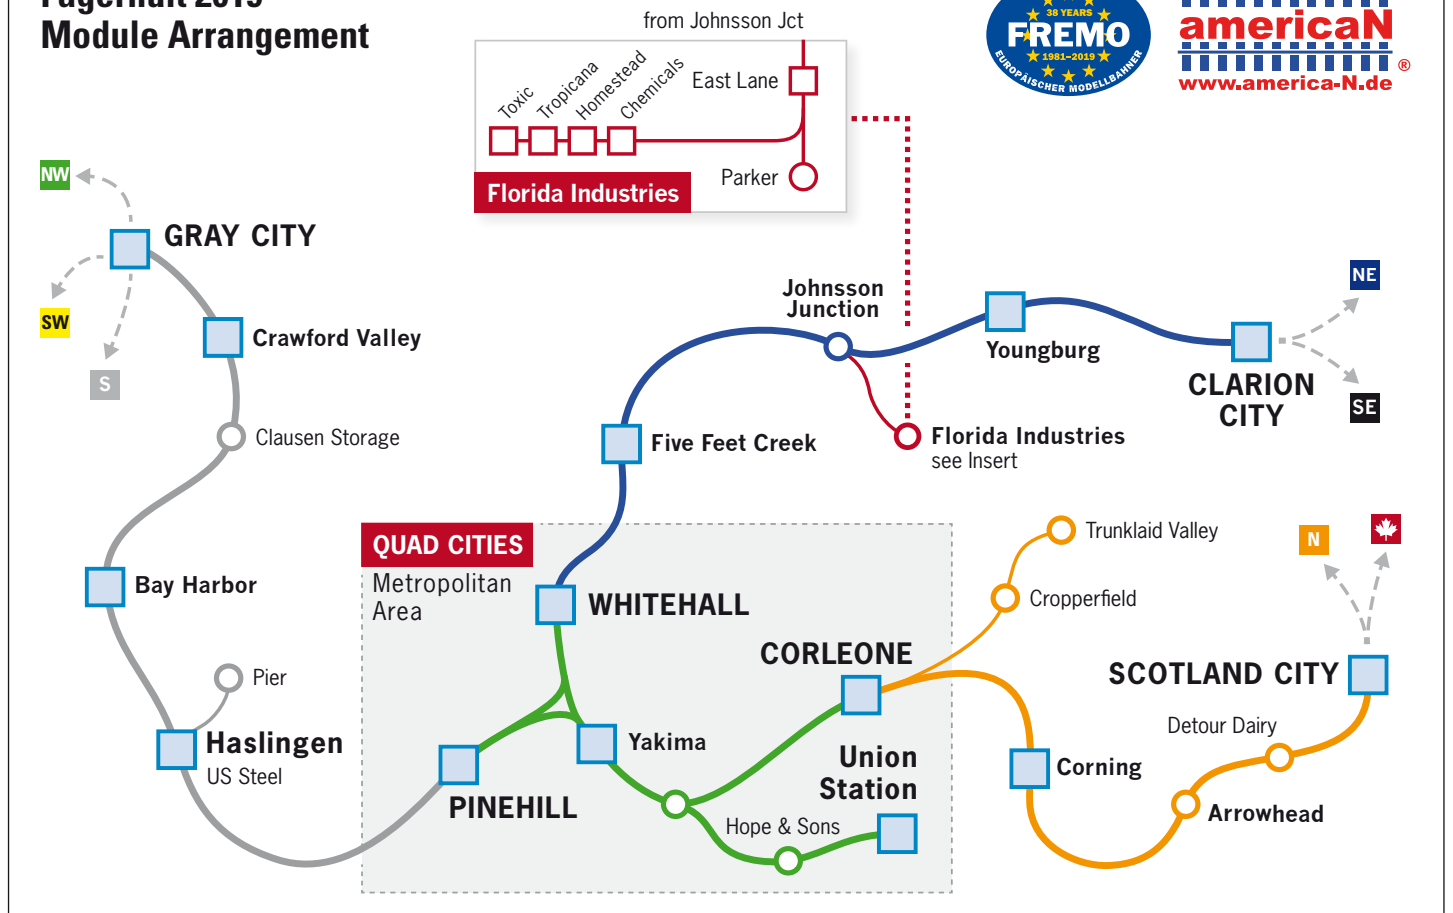

Fagerhult 2019 Module Arrangement

Passenger Timetable Quad Cities Union Station Arrivals and Departures

Northbound	Eastbound	Eastbound	Eastbound	Eastbound	55 C	Southbound	Westbound	Westbound	Westbound	Westbound								
											First Class	First Class	First Class	First Class	First Class	First Class	First Class	First Class
											53	32	12	14	34	52	11	31
Night	Night	Night	Day	Day		Night	Night	Night	Day	Day								
Daily	Mo-Fri, Su	Mo-Fri, Su	Mo-Fri, Su	Mo-Fri, Su		Daily	Mo-Fri, Su	Mo-Fri, Su	Mo-Fri, Su	Mo-Fri, Su								
08:00 pm*	07:45 pm	08:35 pm	08:45 am	08:30 am	QUAD CITIES Union Station	07:50 am*	07:45 am	07:30 am	05:30 pm	05:15 pm								
08:45 pm	↓	↓	↓	↓	Corleone Passenger Station	06:45 am	↑	↑	↑	↑								
09:20 pm	↓	↓	↓	↓	Corning	06:10 am	↑	↑	↑	↑								
09:45 pm	↓	↓	↓	↓	SCOTLAND CITY	05:15 am	↑	↑	↑	↑								
	07:55 pm	↓	↓	08:40 am	Whitehall		↑	07:20 am	↑	05:05 pm								
	08:10 pm	↓	↓	08:55 am	Five Feet Creek		↑	07:05 am	↑	04:50 pm								
	08:25 pm	↓	↓	09:10 am	Youngburg		↑	06:50 am	↑	04:35 pm								
	08:45 pm	↓	↓	09:30 am	CLARION CITY		↑	06:30 am	↑	04:15 pm								
		08:40 pm	08:50 am		Pine Hill		07:40 am		05:25 pm									
		09:00 pm	09:10 am		Haslingen		07:20 am		05:05 pm									
		09:25 pm	09:35 am		Bay Harbor		06:55 am		04:30 pm									
		09:55 pm	10:05 am		Crawford Valley		06:35 am		04:00 pm									
		10:40 pm	10:50 am		GRAY CITY		05:45 am		03:20 pm									

* Sleeper service only.