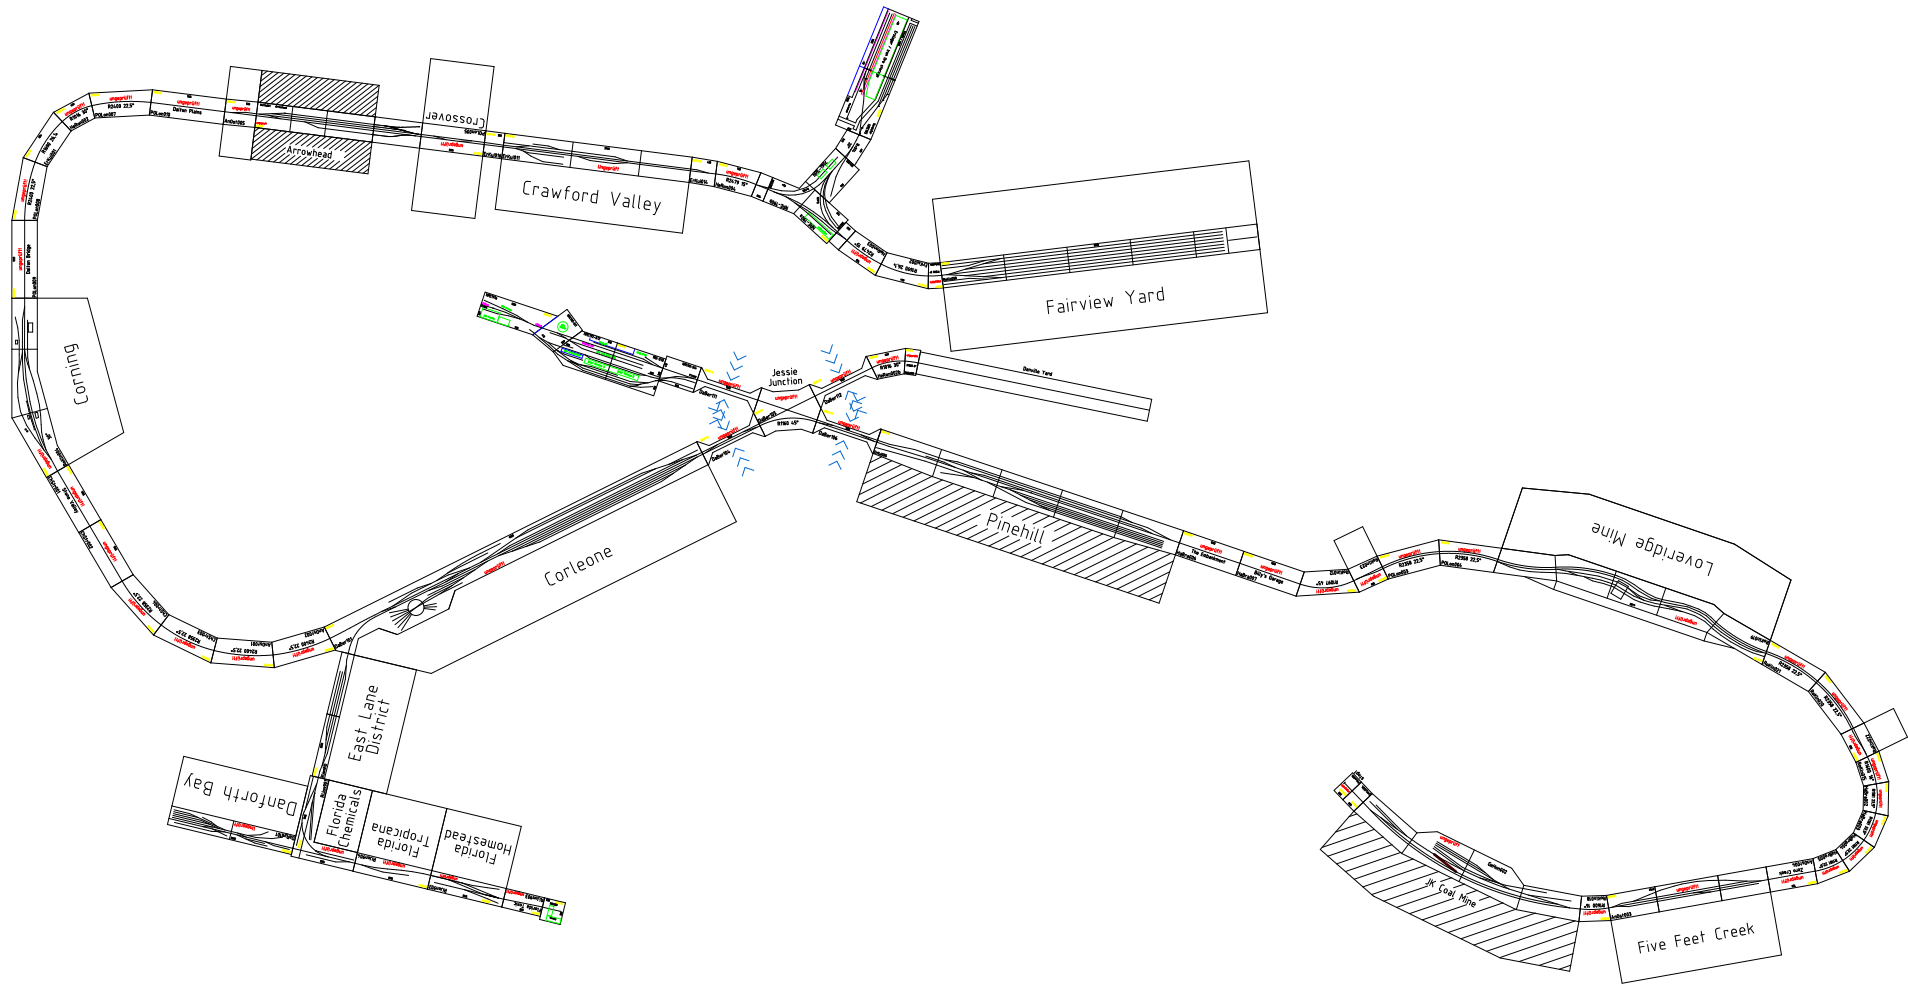

Entrance from Fagerhus
Bedroom/shower/dining

Drivers launch

Entrance for Modules

35,2m

17,6m